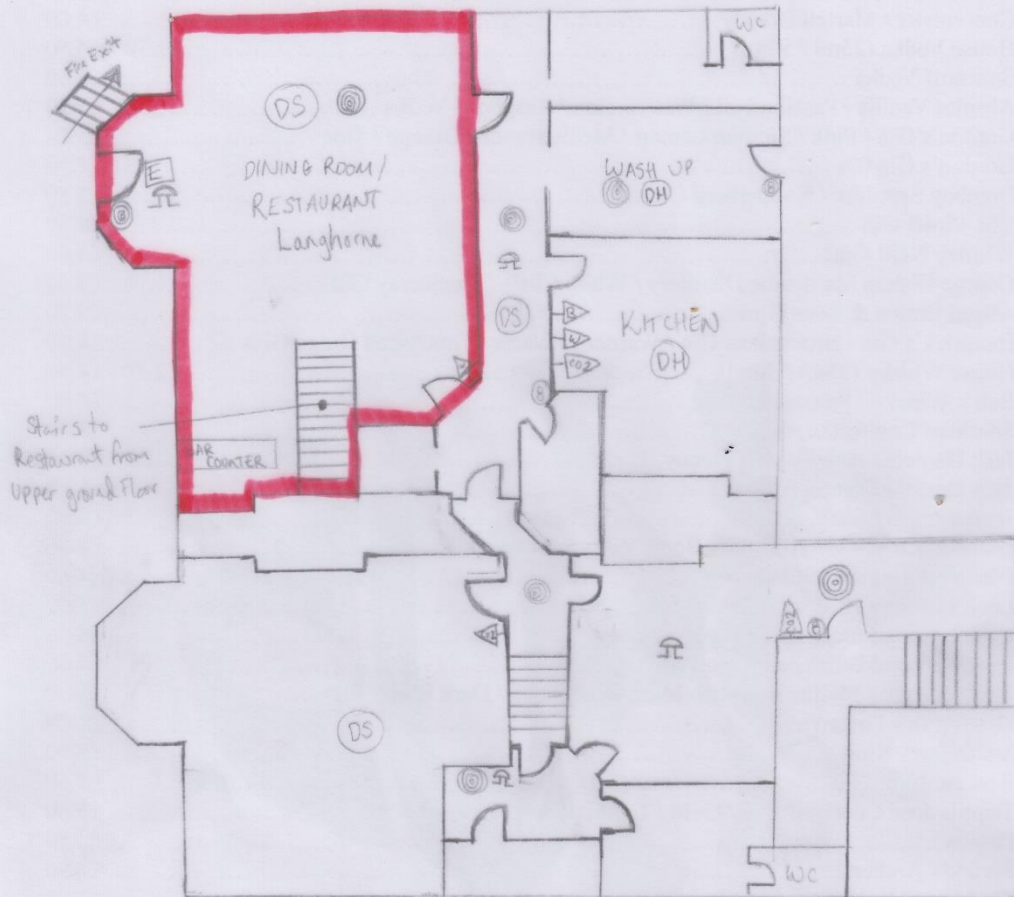

Portland Hotel
Lower Grand Floor
Restaurant

KEY

- [E] Emergency Exit Sign
- (DS) Auto Fire Protection
- (DH) Heat Detector
- (Ⓛ) Fire Alarm Call Point
- Ⓛ Sounder
- △ Fire Blanket
- △ W Fire Extinguisher Wet Chemical
- △ CO2 Fire Extinguisher CO2
- ⊙ Emergency Lighting